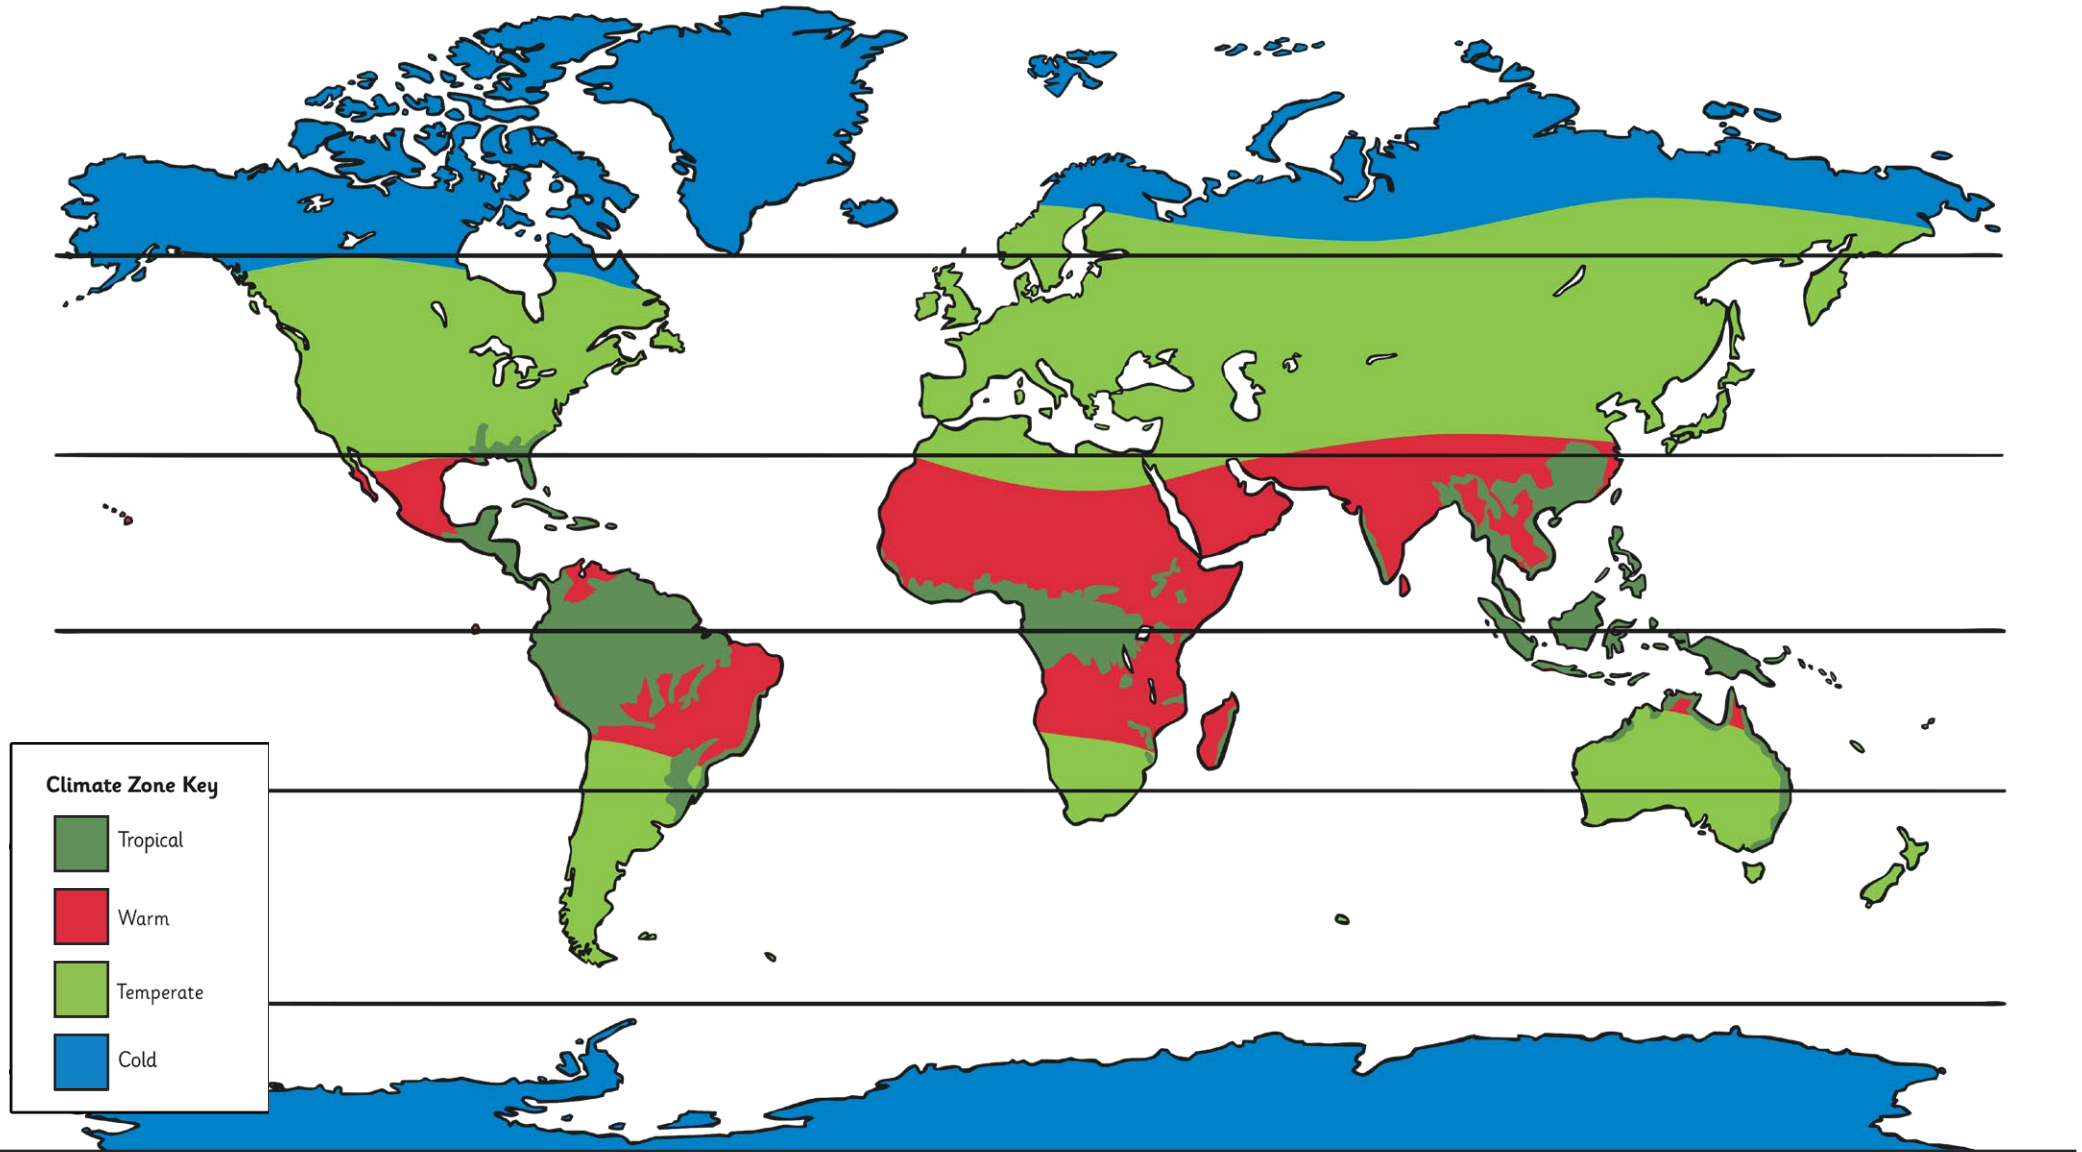

Colour in the map using 4 different colours to show the climate zones of the world.
Don't forget to colour the key.

Climate Zone Key

<input type="checkbox"/>	Tropical
<input type="checkbox"/>	Warm
<input type="checkbox"/>	Temperate
<input type="checkbox"/>	Cold

Climate Zones World Map Answers

Climate Zone Key

-  Tropical
-  Warm
-  Temperate
-  Cold