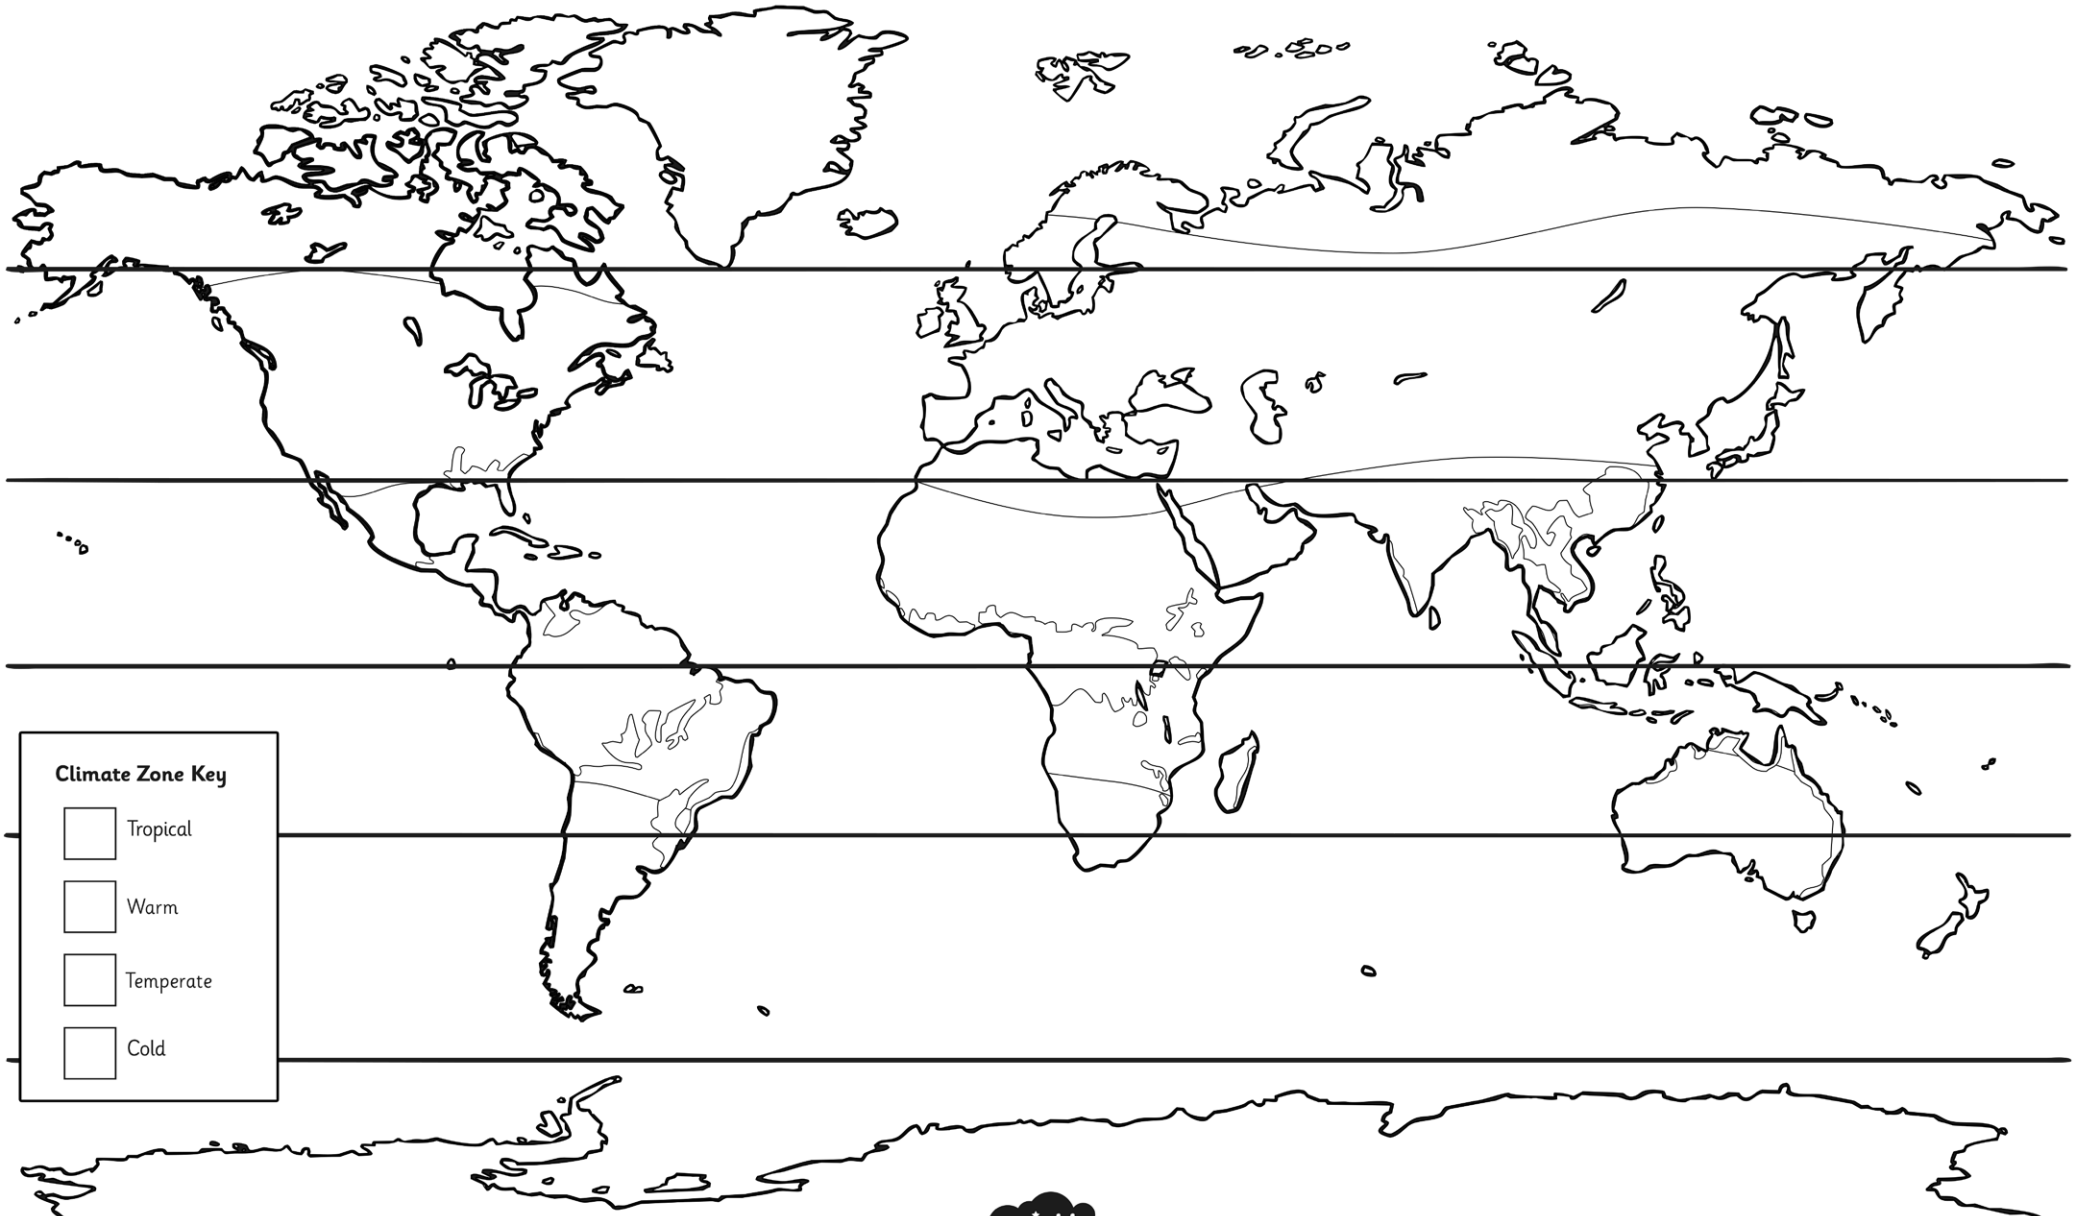

Colour in the map using 4 different colours to show the climate zones of the world.
Don't forget to colour the key.

Climate Zone Key

<input type="checkbox"/>	Tropical
<input type="checkbox"/>	Warm
<input type="checkbox"/>	Temperate
<input type="checkbox"/>	Cold

Climate Zones World Map Answers

Climate Zone Key

-  Tropical
-  Warm
-  Temperate
-  Cold